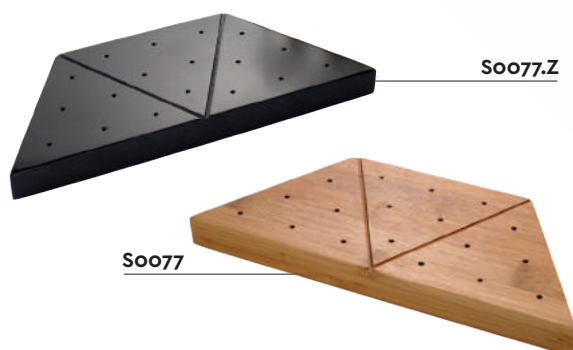

Soo77.Z

Soo77